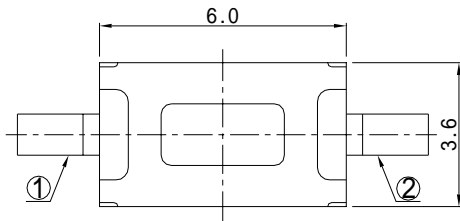

TS Series TACT SWITCH

MATERIALS

TS015-01M

DIMENSION DRAWING

| Part NO. | OF (gf) | FP(mm) |
|---------------|----------|--------|
| TS015-01M-130 | 130 ± 30 | 4.3 |
| TS015-01M-180 | 180 ± 40 | |
| TS015-01M-250 | 250 ± 50 | |
| TS015-02M-130 | 130 ± 30 | 5.0 |
| TS015-02M-180 | 180 ± 40 | |
| TS015-02M-250 | 250 ± 50 | |

SCHEMATIC

P.C.B. PATTERN DIMENSTONS

TS Series TACT SWITCH

MATERIALS

TS015-01M2

DIMENSION DRAWING

| Part NO. | OF (gf) | FP(mm) |
|----------------|----------|--------|
| TS015-01M2-130 | 130 ± 30 | 4.3 |
| TS015-01M2-180 | 180 ± 40 | |
| TS015-01M2-250 | 250 ± 50 | |
| TS015-02M2-130 | 130 ± 30 | 5.0 |
| TS015-02M2-180 | 180 ± 40 | |
| TS015-02M2-250 | 250 ± 50 | |

P.C.B. PATTERN DIMENSTONS

SCHEMATIC