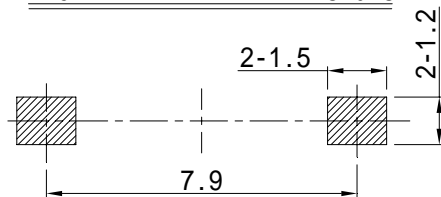

TS Series TACT SWITCH

MATERIALS

TS015-01M

DIMENSION DRAWING

| Part NO. | OF (gf) | FP(mm) |
|---------------|----------|--------|
| TS015-01M-130 | 130 ± 30 | 4.3 |
| TS015-01M-180 | 180 ± 40 | |
| TS015-01M-250 | 250 ± 50 | |
| TS015-02M-130 | 130 ± 30 | 5.0 |
| TS015-02M-180 | 180 ± 40 | |
| TS015-02M-250 | 250 ± 50 | |

SCHEMATIC

P.C.B. PATTERN DIMENSTONS

TS Series TACT SWITCH

MATERIALS

TS015-01M2

DIMENSION DRAWING

| Part NO. | OF (gf) | FP(mm) |
|----------------|----------|--------|
| TS015-01M2-130 | 130 ± 30 | 4.3 |
| TS015-01M2-180 | 180 ± 40 | |
| TS015-01M2-250 | 250 ± 50 | |
| TS015-02M2-130 | 130 ± 30 | 5.0 |
| TS015-02M2-180 | 180 ± 40 | |
| TS015-02M2-250 | 250 ± 50 | |