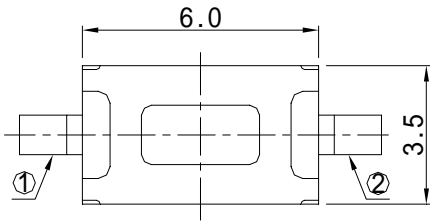

TS Series TACT SWITCH

MATERIALS

TS015-01M

DIMENSION DRAWING

| Part NO. | OF (gf) | FP(mm) |
|---------------|----------|--------|
| TS015-01M-130 | 130 ± 30 | 4.3 |
| TS015-01M-180 | 180 ± 40 | |
| TS015-01M-250 | 250 ± 50 | |
| TS015-02M-130 | 130 ± 30 | 5.0 |
| TS015-02M-180 | 180 ± 40 | |
| TS015-02M-250 | 250 ± 50 | |

SCHEMATIC

P.C.B. PATTERN DIMENSTONS

TS Series TACT SWITCH

MATERIALS

TS015-01M2

DIMENSION DRAWING

| Part NO. | OF (gf) | FP(mm) |
|----------------|----------|--------|
| TS015-01M2-130 | 130 ± 30 | 4.3 |
| TS015-01M2-180 | 180 ± 40 | |
| TS015-01M2-250 | 250 ± 50 | |
| TS015-02M2-130 | 130 ± 30 | 5.0 |
| TS015-02M2-180 | 180 ± 40 | |
| TS015-02M2-250 | 250 ± 50 | |

P.C.B. PATTERN DIMENSTONS

SCHEMATIC