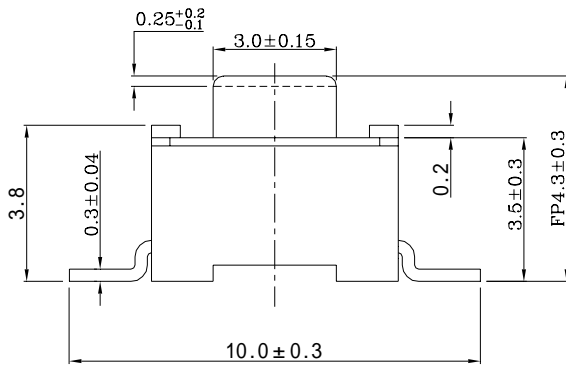

TS Series TACT SWITCH

MATERIALS

TS015-01M

DIMENSION DRAWING

| Part NO. | OF (gf) | FP(mm) |
|---------------|----------|--------|
| TS015-01M-130 | 130 ± 30 | 4.3 |
| TS015-01M-180 | 180 ± 40 | |
| TS015-01M-250 | 250 ± 50 | |
| TS015-02M-130 | 130 ± 30 | 5.0 |
| TS015-02M-180 | 180 ± 40 | |
| TS015-02M-250 | 250 ± 50 | |

SCHEMATIC

P.C.B. PATTERN DIMENSTONS

TS Series TACT SWITCH

MATERIALS

TS015-01M2

DIMENSION DRAWING

| Part NO. | OF (gf) | FP(mm) |
|----------------|----------|--------|
| TS015-01M2-130 | 130 ± 30 | 4.3 |
| TS015-01M2-180 | 180 ± 40 | |
| TS015-01M2-250 | 250 ± 50 | |
| TS015-02M2-130 | 130 ± 30 | 5.0 |
| TS015-02M2-180 | 180 ± 40 | |
| TS015-02M2-250 | 250 ± 50 | |

P.C.B. PATTERN DIMENSTONS

SCHEMATIC