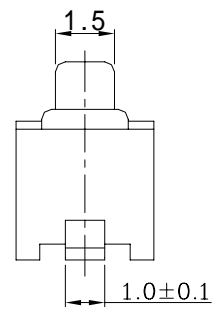

TS Series TACT SWITCH

MATERIALS

TS015-01M

DIMENSION DRAWING

| Part NO. | OF (gf) | FP(mm) |
|---------------|----------|--------|
| TS015-01M-130 | 130 ± 30 | 4.3 |
| TS015-01M-180 | 180 ± 40 | |
| TS015-01M-250 | 250 ± 50 | |
| TS015-02M-130 | 130 ± 30 | 5.0 |
| TS015-02M-180 | 180 ± 40 | |
| TS015-02M-250 | 250 ± 50 | |

SCHEMATIC

P.C.B. PATTERN DIMENSTONS

TS Series TACT SWITCH

MATERIALS

TS015-01M2

DIMENSION DRAWING

| Part NO. | OF (gf) | FP(mm) |
|----------------|----------|--------|
| TS015-01M2-130 | 130 ± 30 | 4.3 |
| TS015-01M2-180 | 180 ± 40 | |
| TS015-01M2-250 | 250 ± 50 | |
| TS015-02M2-130 | 130 ± 30 | 5.0 |
| TS015-02M2-180 | 180 ± 40 | |
| TS015-02M2-250 | 250 ± 50 | |

P.C.B. PATTERN DIMENSTONS

SCHEMATIC