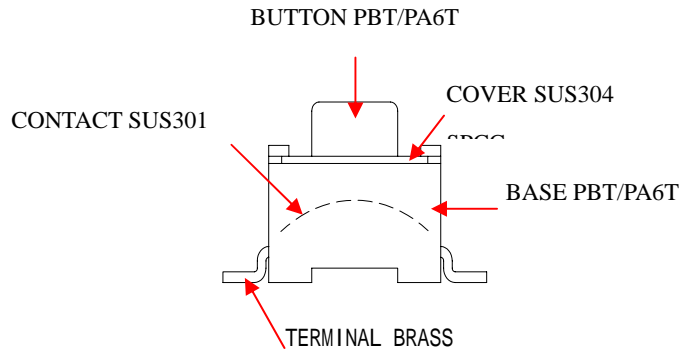

TS Series TACT SWITCH

MATERIALS

TS015-01M

DIMENSION DRAWING

| Part NO. | OF (gf) | FP(mm) |
|---------------|----------|--------|
| TS015-01M-130 | 130 ± 30 | 4.3 |
| TS015-01M-180 | 180 ± 40 | |
| TS015-01M-250 | 250 ± 50 | |
| TS015-02M-130 | 130 ± 30 | 5.0 |
| TS015-02M-180 | 180 ± 40 | |
| TS015-02M-250 | 250 ± 50 | |

SCHEMATIC

P.C.B. PATTERN DIMENSTONS

TS Series TACT SWITCH

MATERIALS

TS015-01M2

DIMENSION DRAWING

| Part NO. | OF (gf) | FP(mm) |
|----------------|----------|--------|
| TS015-01M2-130 | 130 ± 30 | 4.3 |
| TS015-01M2-180 | 180 ± 40 | |
| TS015-01M2-250 | 250 ± 50 | |
| TS015-02M2-130 | 130 ± 30 | 5.0 |
| TS015-02M2-180 | 180 ± 40 | |
| TS015-02M2-250 | 250 ± 50 | |