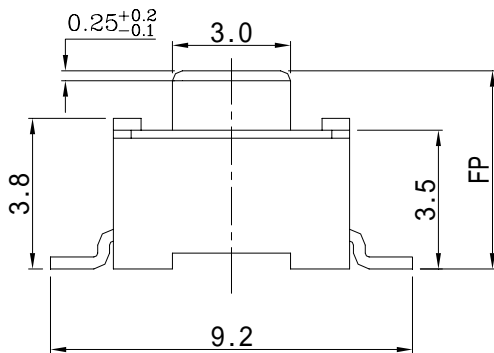

TS Series TACT SWITCH

MATERIALS

TS015-01M

DIMENSION DRAWING

| Part NO. | OF (gf) | FP(mm) |
|---------------|----------|--------|
| TS015-01M-130 | 130 ± 30 | 4.3 |
| TS015-01M-180 | 180 ± 40 | |
| TS015-01M-250 | 250 ± 50 | |
| TS015-02M-130 | 130 ± 30 | 5.0 |
| TS015-02M-180 | 180 ± 40 | |
| TS015-02M-250 | 250 ± 50 | |

SCHEMATIC

P.C.B. PATTERN DIMENSTONS

TS Series TACT SWITCH

MATERIALS

TS015-01M2

DIMENSION DRAWING

| Part NO. | OF (gf) | FP(mm) |
|----------------|----------|--------|
| TS015-01M2-130 | 130 ± 30 | 4.3 |
| TS015-01M2-180 | 180 ± 40 | |
| TS015-01M2-250 | 250 ± 50 | |
| TS015-02M2-130 | 130 ± 30 | 5.0 |
| TS015-02M2-180 | 180 ± 40 | |
| TS015-02M2-250 | 250 ± 50 | |

P.C.B. PATTERN DIMENSTONS

SCHEMATIC