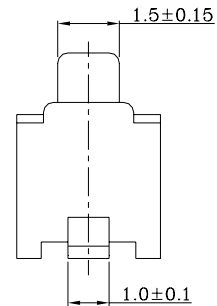

TS Series TACT SWITCH

MATERIALS

TS015-01M

DIMENSION DRAWING

| Part NO. | OF (gf) | FP(mm) |
|---------------|----------|--------|
| TS015-01M-130 | 130 ± 30 | 4.3 |
| TS015-01M-180 | 180 ± 40 | |
| TS015-01M-250 | 250 ± 50 | |
| TS015-02M-130 | 130 ± 30 | 5.0 |
| TS015-02M-180 | 180 ± 40 | |
| TS015-02M-250 | 250 ± 50 | |

SCHEMATIC

P.C.B. PATTERN DIMENSTONS

TS Series TACT SWITCH

MATERIALS

TS015-01M2

DIMENSION DRAWING

| Part NO. | OF (gf) | FP(mm) |
|----------------|----------|--------|
| TS015-01M2-130 | 130 ± 30 | 4.3 |
| TS015-01M2-180 | 180 ± 40 | |
| TS015-01M2-250 | 250 ± 50 | |
| TS015-02M2-130 | 130 ± 30 | 5.0 |
| TS015-02M2-180 | 180 ± 40 | |
| TS015-02M2-250 | 250 ± 50 | |

P.C.B. PATTERN DIMENSTONS

SCHEMATIC