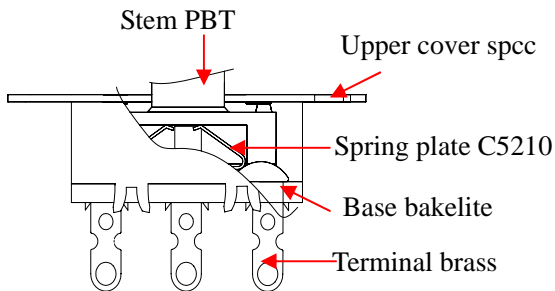

DICGU ELECTRONICS CO.,LTD.

VS011 Series SWITCH (Voltage select Switches)

VS011-2 series

VS011-2-21A

VS011-2 SERIES ACTUATOR STEM OPTIONS

- VS011-2-00A-M(the hole M3)
- VS011-2-00A-(the hole ϕ 3.5)
- VS011-2-00A-C(the hole ϕ 3.2)