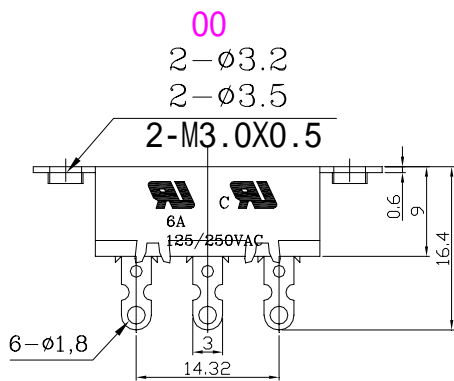

DICGU ELECTRONICS CO.,LTD.

VS011 Series SWITCH (Voltage select Switches)

VS011-2 series

VS011-2-21A

VS011-2 SERIES ACTUATOR STEM OPTIONS

- VS011-2-00A-M(the hole M3)
- VS011-2-00A-(the hole ϕ 3.5)
- VS011-2-00A-C(the hole ϕ 3.2)