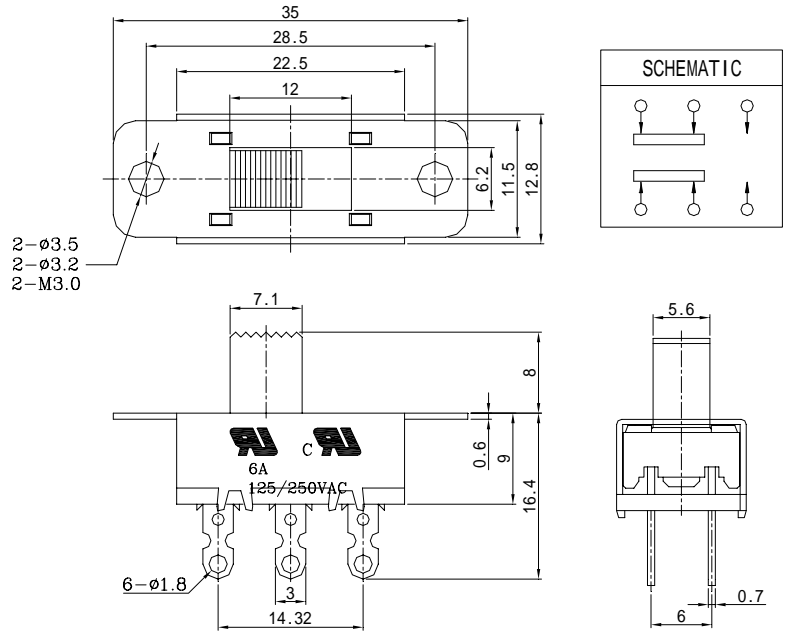

DICGU ELECTRONICS CO.,LTD.

VS011 Series SWITCH (Voltage select Switches)

VS011-2 series

VS011-2-21A

VS011-2 SERIES ACTUATOR STEM OPTIONS

- VS011-2-00A-M(the hole M3)
- VS011-2-00A-(the hole ϕ 3.5)
- VS011-2-00A-C(the hole ϕ 3.2)